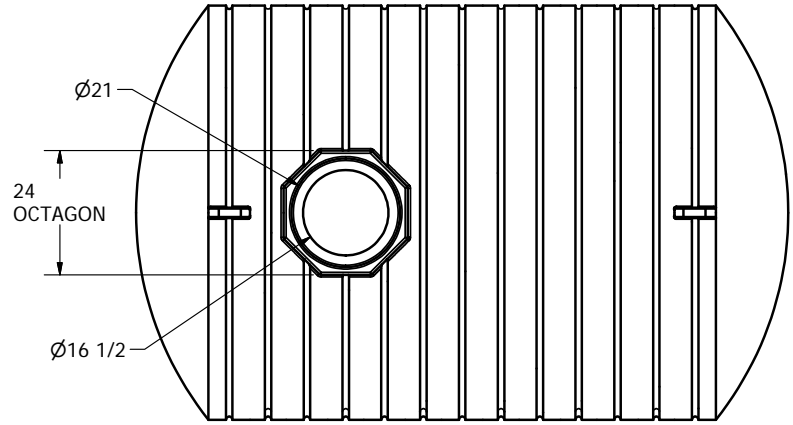

VIEW B-B
SCALE 1:24

SECTION A-A
SCALE 1:24

DETAIL C
SCALE 1 / 8

| | | | |
|------------------------|-----------|---|--------|
| DRAWN Jerry Paulson | 4/17/2009 |  NORWESCO, INC., ST. BONIFACIUS, MN | |
| CHECKED | | TITLE | |
| QA | | 1600 GALLON FLAT BOTTOM TANK | |
| MFG | | | |
| APPROVED | | | |
| | | SIZE B | DWG NO |
| | | SCALE: 1/16 | REV |
| | | SHEET 1 OF 1 | |