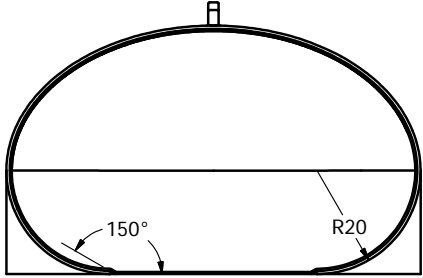

VIEW B-B
SCALE 1:24

SECTION A-A
SCALE 1:24

DETAIL C
SCALE 1 / 8

| | | | |
|------------------------|-----------|---|--------|
| DRAWN Jerry Paulson | 4/17/2009 |  NORWESCO, INC., ST. BONIFACIUS, MN | |
| CHECKED | | TITLE | |
| QA | | 1600 GALLON FLAT BOTTOM TANK | |
| MFG | | | |
| APPROVED | | | |
| | | SIZE B | DWG NO |
| | | SCALE: 1/16 | REV |
| | | SHEET 1 OF 1 | |