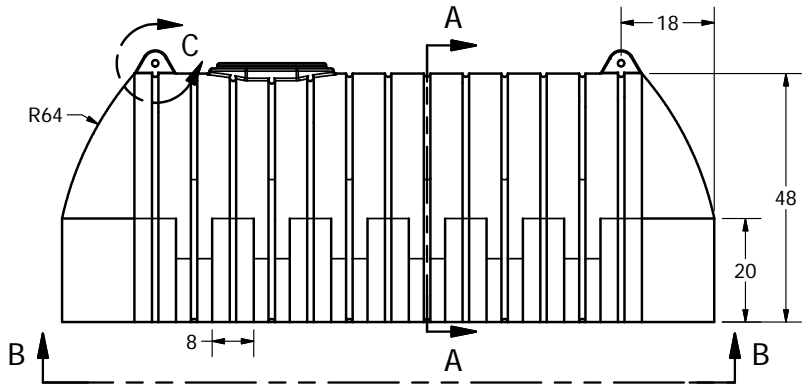

VIEW B-B
SCALE 1:24

SECTION A-A
SCALE 1:24

DETAIL C
SCALE 1 / 8

| | | | |
|------------------------|-----------|---|--------|
| DRAWN Jerry Paulson | 4/17/2009 |  NORWESCO, INC., ST. BONIFACIUS, MN | |
| CHECKED | | TITLE | |
| QA | | 1600 GALLON FLAT BOTTOM TANK | |
| MFG | | | |
| APPROVED | | | |
| | | SIZE B | DWG NO |
| | | SCALE: 1/16 | REV |
| | | SHEET 1 OF 1 | |