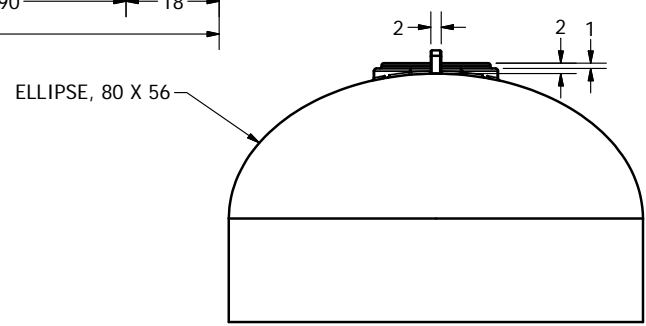

VIEW B-B
SCALE 1:24

SECTION A-A
SCALE 1:24

DETAIL C
SCALE 1 / 8

| | | | |
|------------------------|-----------|---|--------|
| DRAWN Jerry Paulson | 4/17/2009 |  NORWESCO, INC., ST. BONIFACIUS, MN | |
| CHECKED | | TITLE | |
| QA | | 1600 GALLON FLAT BOTTOM TANK | |
| MFG | | | |
| APPROVED | | | |
| | | SIZE B | DWG NO |
| | | SCALE: 1/16 | REV |
| | | SHEET 1 OF 1 | |