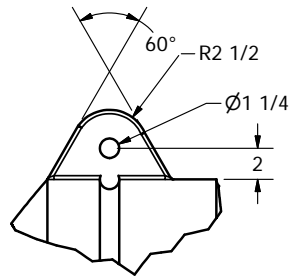

VIEW B-B
SCALE 1:24

SECTION A-A
SCALE 1:24

DETAIL C
SCALE 1 / 8

| | | | |
|------------------------|-----------|---|--------|
| DRAWN Jerry Paulson | 4/17/2009 |  NORWESCO, INC., ST. BONIFACIUS, MN | |
| CHECKED | | TITLE | |
| QA | | 1600 GALLON FLAT BOTTOM TANK | |
| MFG | | | |
| APPROVED | | | |
| | | SIZE B | DWG NO |
| | | SCALE: 1/16 | REV |
| | | SHEET 1 OF 1 | |